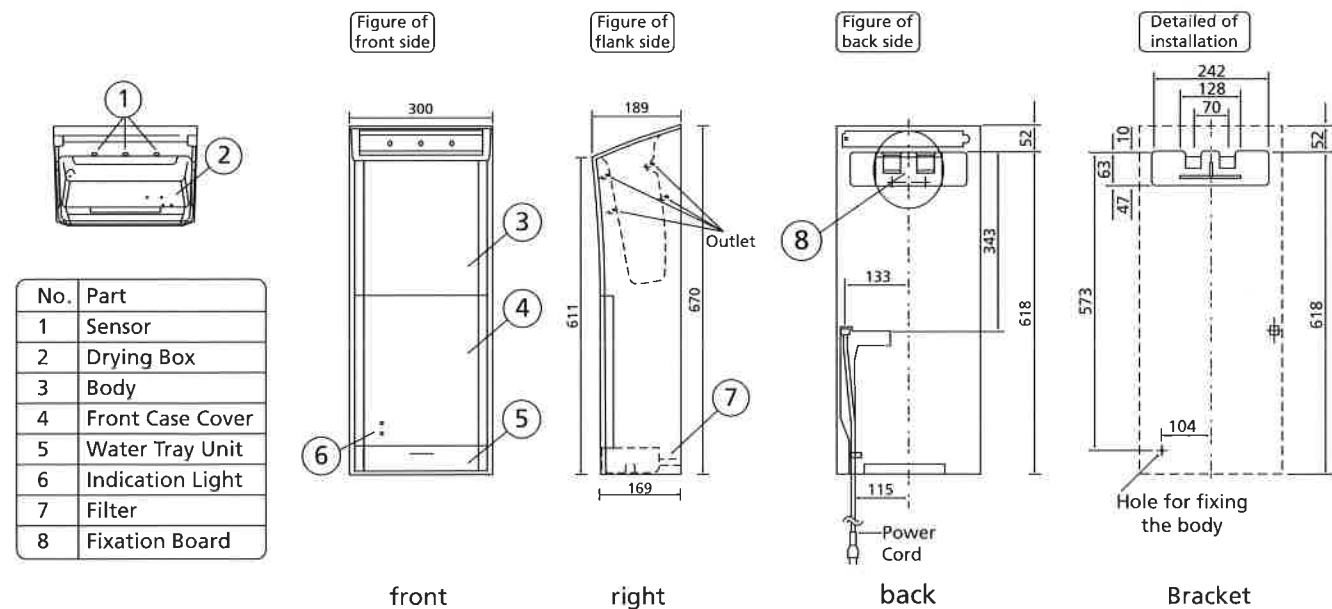

Dimension 尺寸 Unit : mm

KDK Company, Division of PES
Head Office: 4017, Takaki-cho, Kasugai, Aichi, Japan.
<http://kdk.jp>

* Actual colors may vary slightly from those shown.
* Specifications are subjected to change without prior notice.
* 實際顏色與本目錄會稍有差異
* 規格如有變更，恕不另行通知