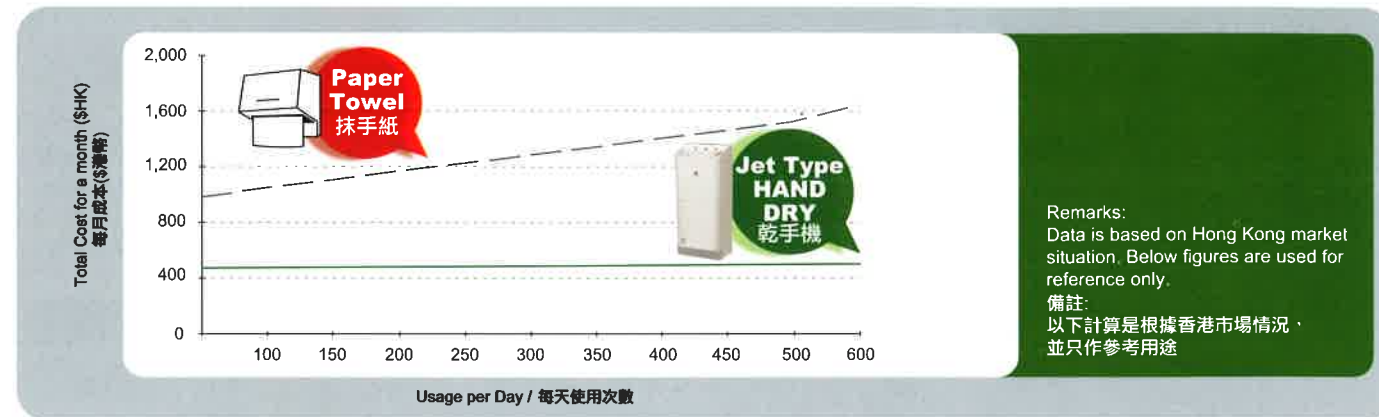

Total Cost Comparison 總成本比較圖